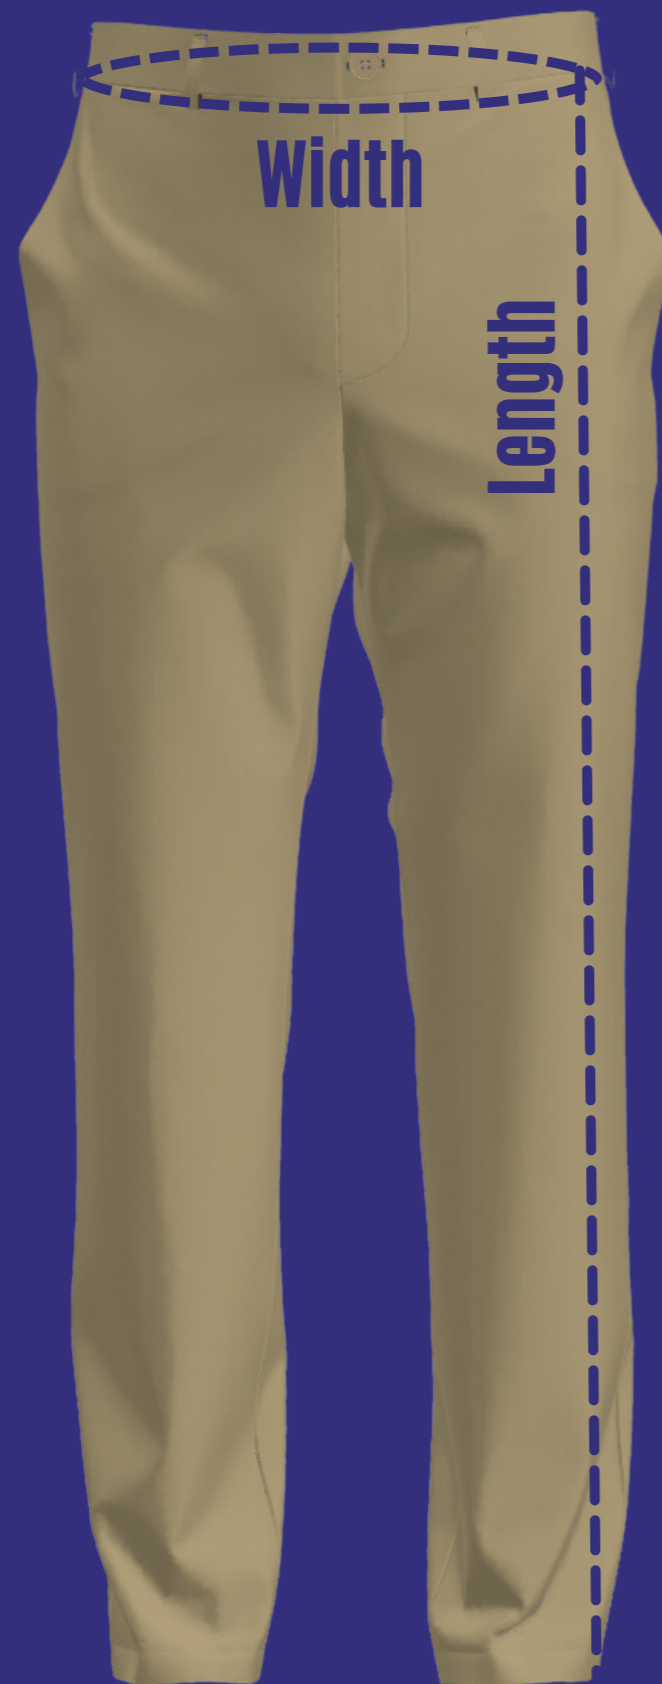

FORMAL PANTS SIZE CHART

Size	Width	Length
2/3	65.5 cm	59.6 cm
3/4	67.9 cm	63.9 cm
4/5	70.3 cm	68.2 cm
5/6	72.7 cm	72.5 cm
6/7	75.1 cm	76.8 cm
7/8	77.5 cm	81.1 cm
8/9	80.0 cm	85.4 cm
9/10	82.4 cm	89.7 cm
10/11	84.8 cm	94.0 cm
11/12	87.2 cm	98.3 cm
12/13	89.6 cm	102.6 cm
13/14	92.0 cm	106.9 cm
14/15	94.5 cm	111.2 cm
15/16	96.9 cm	115.5 cm
16/17	99.3 cm	115.8 cm
17/18	101.7 cm	116.1 cm