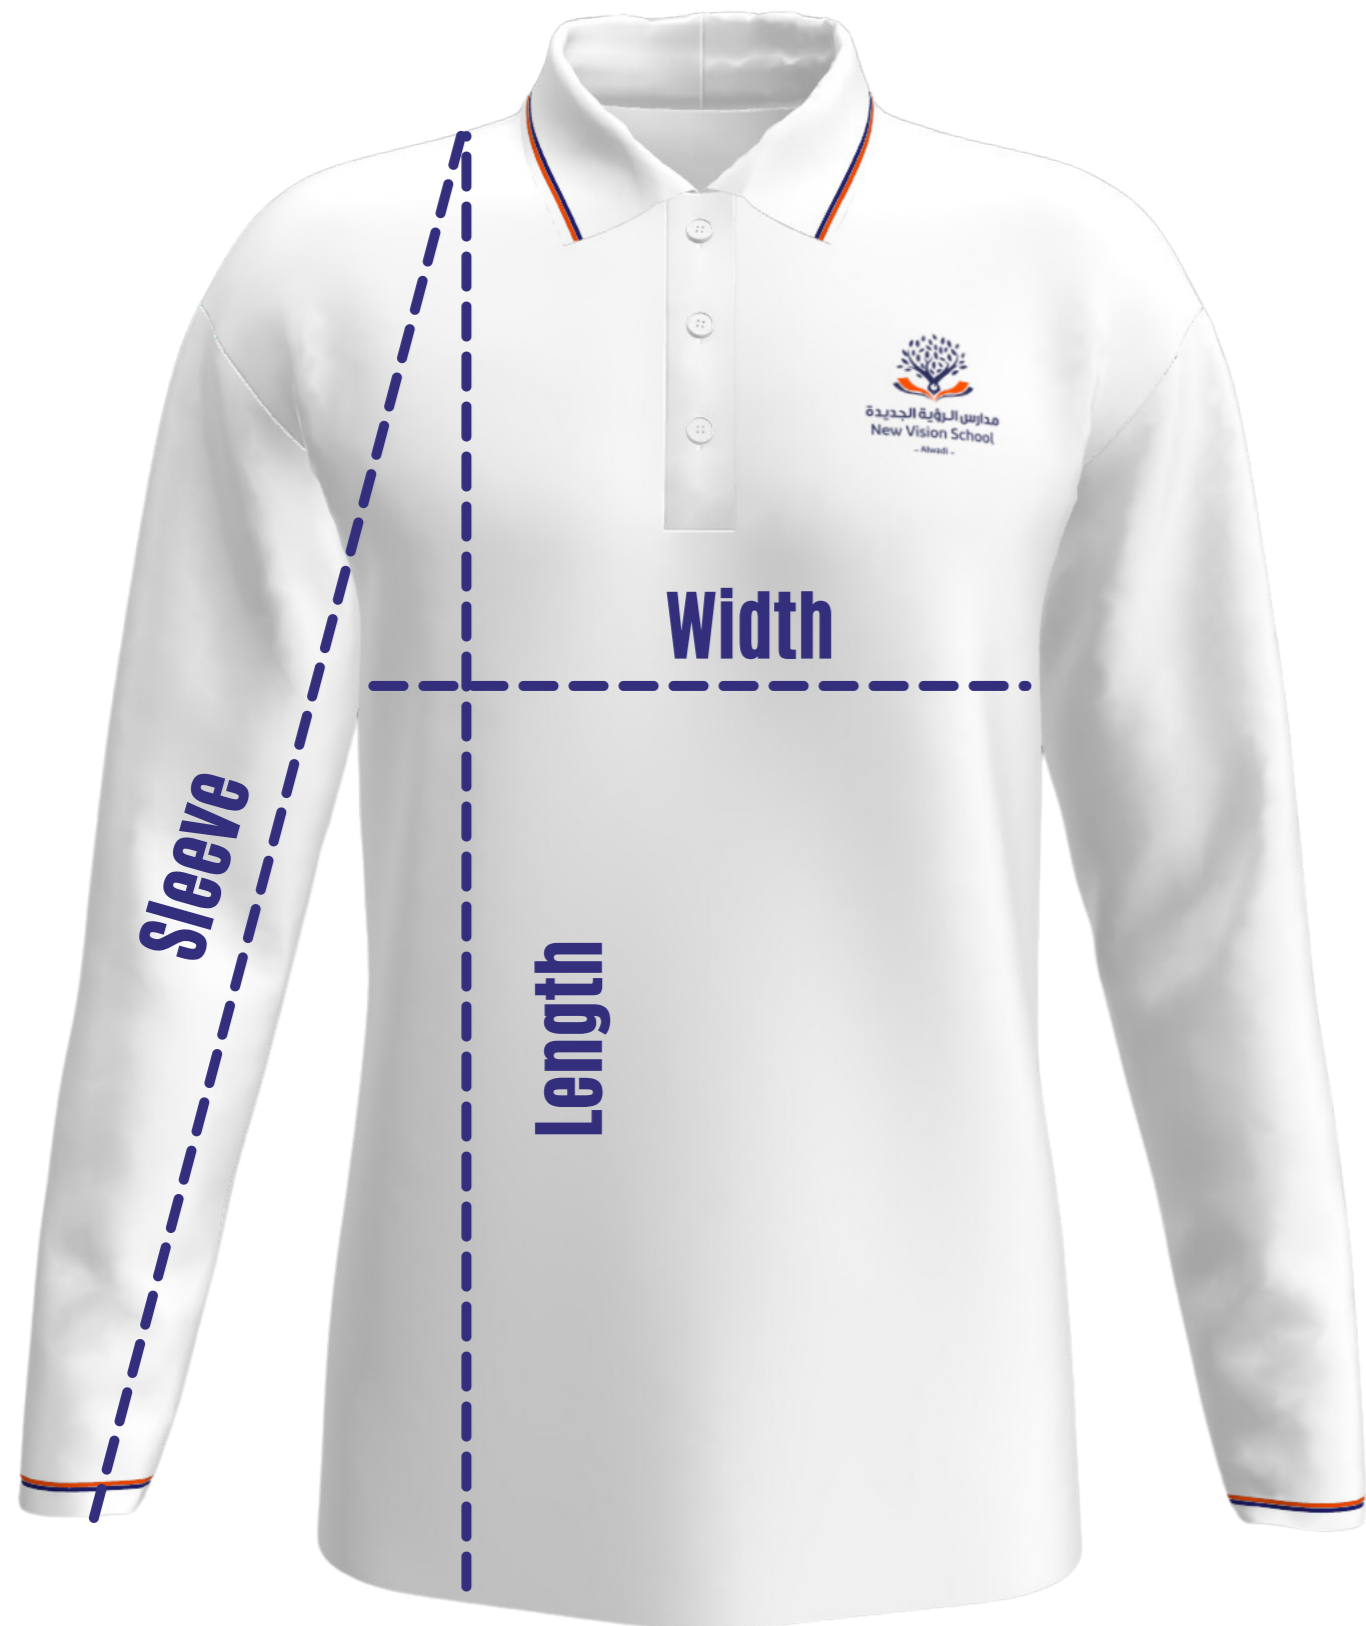

Size Chart

POLO SHIRT - SKIRT - PE PANTS - JACKET -
PINAFORE - FORMAL PANTS - SHIRT - TSHIRT

PLEASE NOTE THAT EVERY SCHOOL HAS ITS OWN CUSTOM
SIZING CHART, THIS IS JUST A GENERAL REFERENCE!

Sham Elegance Tailoring

POLO SIZE CHART

Size	العرض	الطول
2/3	35 cm	42.5 cm
3/4	36 cm	45 cm
4/5	37 cm	47.5 cm
5/6	38 cm	50 cm
6/7	39 cm	52.5 cm
7/8	40 cm	55 cm
8/9	41 cm	57.5 cm
9/10	42 cm	60 cm
10/11	43 cm	62.5 cm
11/12	44 cm	65 cm
12/13	45 cm	67.5 cm
13/14	46 cm	69 cm
14/15	47 cm	70.5 cm
15/16	48 cm	72 cm
16/17	49 cm	73.5 cm
17/18	50 cm	75 cm

POLO SIZE CHART

Size	العرض	الطول
18/19	51 cm	76.5 cm
19/20	52 cm	78 cm
20/21	53 cm	79.5 cm
21/22	54 cm	81 cm

POLO – LONG SLEEVE SIZE CHART

Size	Sleeve	Width	Length
3/4	42.5 cm	37 cm	45.5 cm
4/5	44.5 cm	38 cm	48 cm
5/6	46 cm	39 cm	50 cm
6/7	48 cm	40 cm	52.5 cm
7/8	49 cm	41 cm	55 cm
8/9	51 cm	42.5 cm	57 cm
9/10	53 cm	43.5 cm	59 cm
10/11	55 cm	44.5 cm	61.5 cm
11/12	56 cm	45.5 cm	64 cm
12/13	58 cm	47.5 cm	66 cm
13/14	59 cm	50.5 cm	68 cm
14/15	60 cm	51.5 cm	70.5 cm
15/16	61 cm	52.5 cm	72.5 cm
16/17	62 cm	54.5 cm	74 cm
17/18	63 cm	55.5 cm	75.5 cm

POLO – LONG SLEEVE SIZE CHART

Size	Sleeve	Width	Length
18/19	64 cm	57 cm	77 cm
19/20	65 cm	58.5 cm	78.5 cm
20/21	65.5 cm	60.5 cm	80 cm
21/22	66 cm	62 cm	81.5 cm
22/23	66 cm	63.5 cm	83 cm
23/24	66 cm	65 cm	84.5 cm
24/25	66 cm	66 cm	86 cm